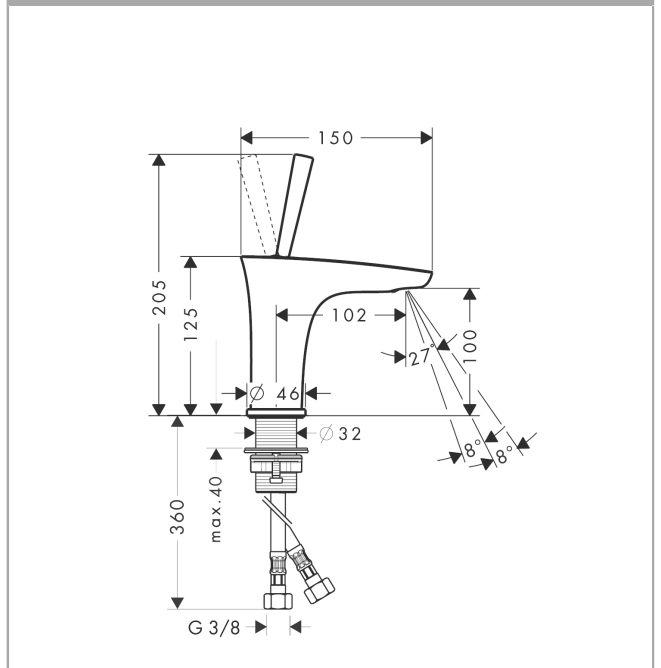

PuraVida

Single lever basin mixer 100 with push-open waste set for hand washbasins

Surfaces: **chrome** Article Number: **15075000**

Description

product features

- ComfortZone 100
- projection 102 mm
- laminar spray
- flow rate: 5 l/min
- adjustable spray former
- push-open waste set (operation via pressure plug, for basins with overflow)
- suitable for continuous flow water heaters

Technology

Product image

Scale drawing

Flowchart